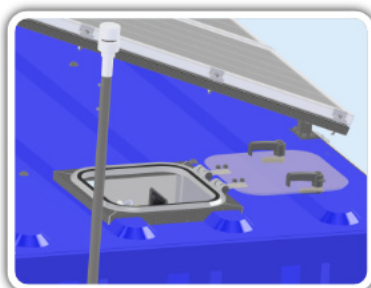

we
measure
the wind

LiDAR: Container

On shore wind measurements

Ge:Net GmbH

Am Rollberg 1

38678 Clausthal-Zellerfeld

+49 53 23 / 94 86 55

info@genetworld.com